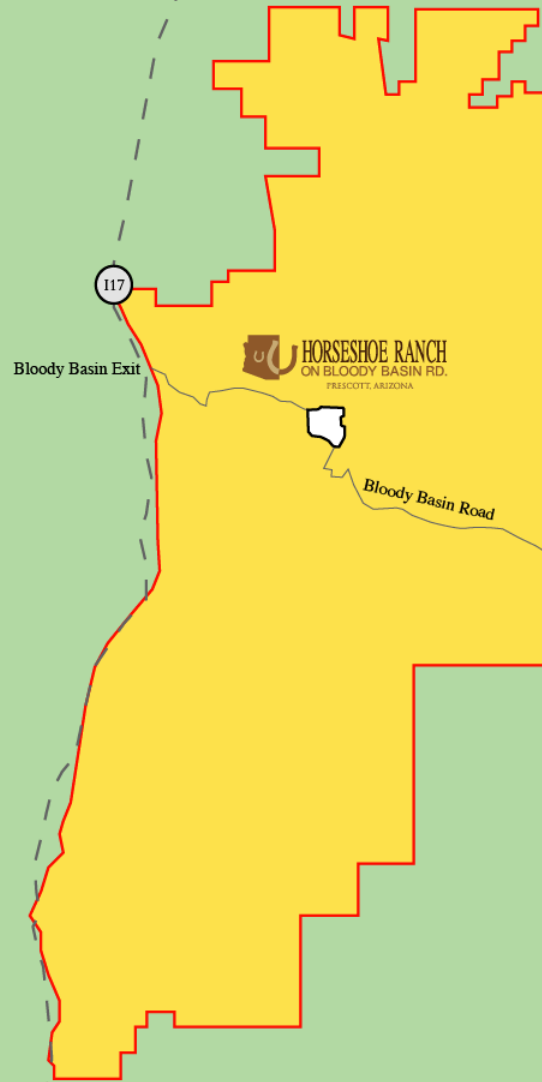

AGUA FRIA NATIONAL MONUMENT

-  National Monument Boundary
-  BLM
-  National Forest

Prescott
National
Forest

Tonto
National
Forest

To help or contact the Horseshoe Ranch Preservation
Group contact us at:

HORSESHOE RANCH
ON BLOODY BASIN RD.

MAYER, ARIZONA

2260 E. Bloody Basin Rd.
Mayer, AZ 86333

TEL (480) 832-3390  Email dale@horseshoeranch.org

or visit us on the web at
www.horseshoeranchaz.org